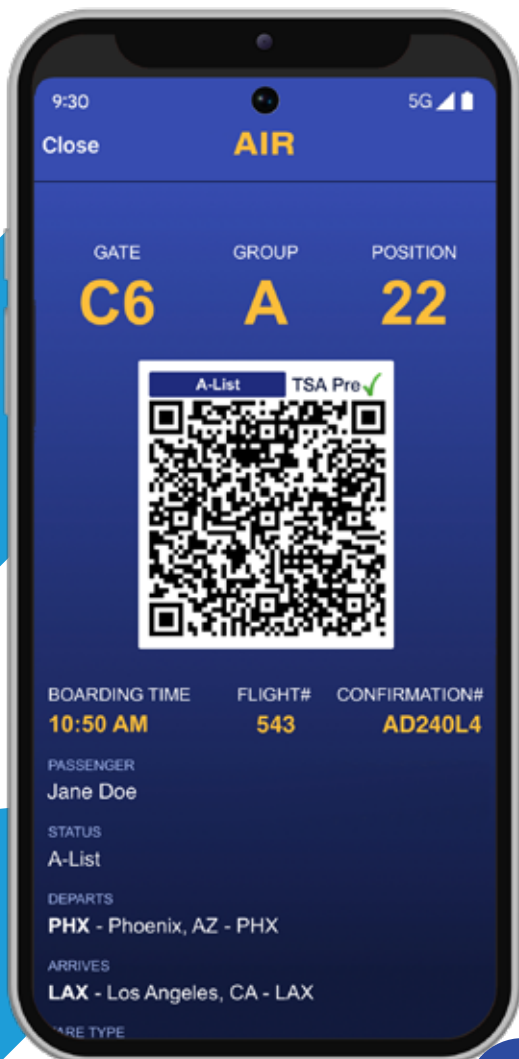

Why epasshub?

Pass Designer

- The visual editor shows you directly in your browser how the wallet pass will be displayed on a smartphone
- Minimize the time to design your digital pass
- Use our pre-built templates
- Use your branding elements for colors & logos

Share your digital passes through:

- Email
- SMS
- Social media
- Short link
- Scannable QR code
- Landing pages

Direct communication with your customers

- Update the passes when they are on your customer's smartphone and notify them about changes any time!
- Use dynamic fields to to personalize pass with user-specific data
- Easy integration with external data sources or APIs for real time information updates, such as loyalty credits

Push Notifications

- Wallet passes can display notifications based on a location and time you define or when you change the content of a pass.
- Send reminders, offers, and updates directly to your customer's smartphone.

Google Wallet